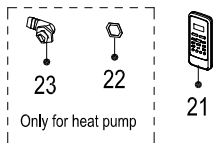

Accessory part

Optional part

for some models

Exploded View

Product code :
Customer model :

22022011012359
KWX-24HRDI

EX_ID	Spare Parts Code	Part Name(EN)	Qty.	Min Shipments	Part Status	Remarks	Long Term Material(Y or N)	High Rate of Replacement(Y or N)	Option Parts
1	12122000A69086	Panel assembly	1		In use				
2	12122000015222	Air filter	2		In use				
3	17222000A46336	Display box subassembly	1		In use				
3.1	17122000041914	Display board subassembly	1		In use				
4	12122000013357	Cover of electrical equipment	1		In use				
5	12122000013353	Panel frame assembly	1		In use				
5.1	12122000013355	Screw Cap	2		In use				
7	12122000013350	Cover of electrical equipment subassembly	1		In use				
8	12122000013348	Horizontal louver	1		In use				
9	15822000008192	Evaporator assembly	1		In use				
10	12122000013349	Fan motor cover	1		In use				
11	11002015008646	Brushless DC Motor	1		In use				
12	12122000000350	Bearing holder	1	0	In use		N	N	
13	12622000000006	Bearing base	1	0	In use		N	N	
14	12100102000002	Cross flow fan	1	0	In use		N	Y	
16	12122000020045	Chassis assembly	1		In use				
16.1	11002010000049	Stepper motor	1		In use				
16.3	12122000013343	Horizontal louver	3		In use				
16.4	12122000013342	Front cover of chassis	1		In use				
17	12122000013346	pipe clamp board	1		In use				
18	12222000005965	Installation plate	1		In use				
19	17222000026148	Electronic control box subassembly (Mid-and low-end)	1		In use				
19.4	17122000040110	Main control board subassembly	1		In use				
19.5	12122000020046	Electronic control box subassembly	1		In use				
19.6	11201007003447	Pipe Temperature Sensor	1		In use				
19.7	17400401000006	Terminal	1		In use				