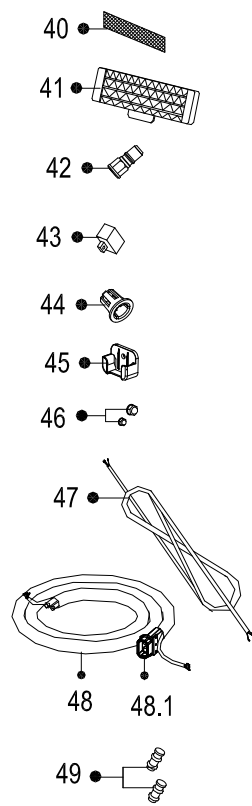

Accessory part

Optional part

for some models

Exploded View

Product code :
Customer model :

22022011012359
KWX-24HRDI

EX_ID	Spare Parts Code	Part Name(EN)	Qty.	Min Shipments	Part Status	Remarks	Long Term Material(Y or N)	High Rate of Replacement(Y or N)	Option Parts
1	12122000A69086	Panel assembly	1		In use				
2	12122000015222	Air filter	2		In use				
3	17222000A46336	Display box subassembly	1		In use				
3.1	17122000041914	Display board subassembly	1		In use				
4	12122000013357	Cover of electrical equipment	1		In use				
5	12122000013353	Panel frame assembly	1		In use				
5.1	12122000013355	Screw Cap	2		In use				
7	12122000013350	Cover of electrical equipment subassembly	1		In use				
8	12122000013348	Horizontal louver	1		In use				
9	15822000008192	Evaporator assembly	1		In use				
10	12122000013349	Fan motor cover	1		In use				
11	11002015008646	Brushless DC Motor	1		In use				
12	12122000000350	Bearing holder	1	0	In use		N	N	
13	12622000000006	Bearing base	1	0	In use		N	N	
14	12100102000002	Cross flow fan	1	0	In use		N	Y	
16	12122000020045	Chassis assembly	1		In use				
16.1	11002010000049	Stepper motor	1		In use				
16.3	12122000013343	Horizontal louver	3		In use				
16.4	12122000013342	Front cover of chassis	1		In use				
17	12122000013346	pipe clamp board	1		In use				
18	12222000005965	Installation plate	1		In use				
19	17222000026148	Electronic control box subassembly (Mid-and low-end)	1		In use				
19.4	17122000040110	Main control board subassembly	1		In use				
19.5	12122000020046	Electronic control box subassembly	1		In use				
19.6	11201007003447	Pipe Temperature Sensor	1		In use				
19.7	17400401000006	Terminal	1		In use				