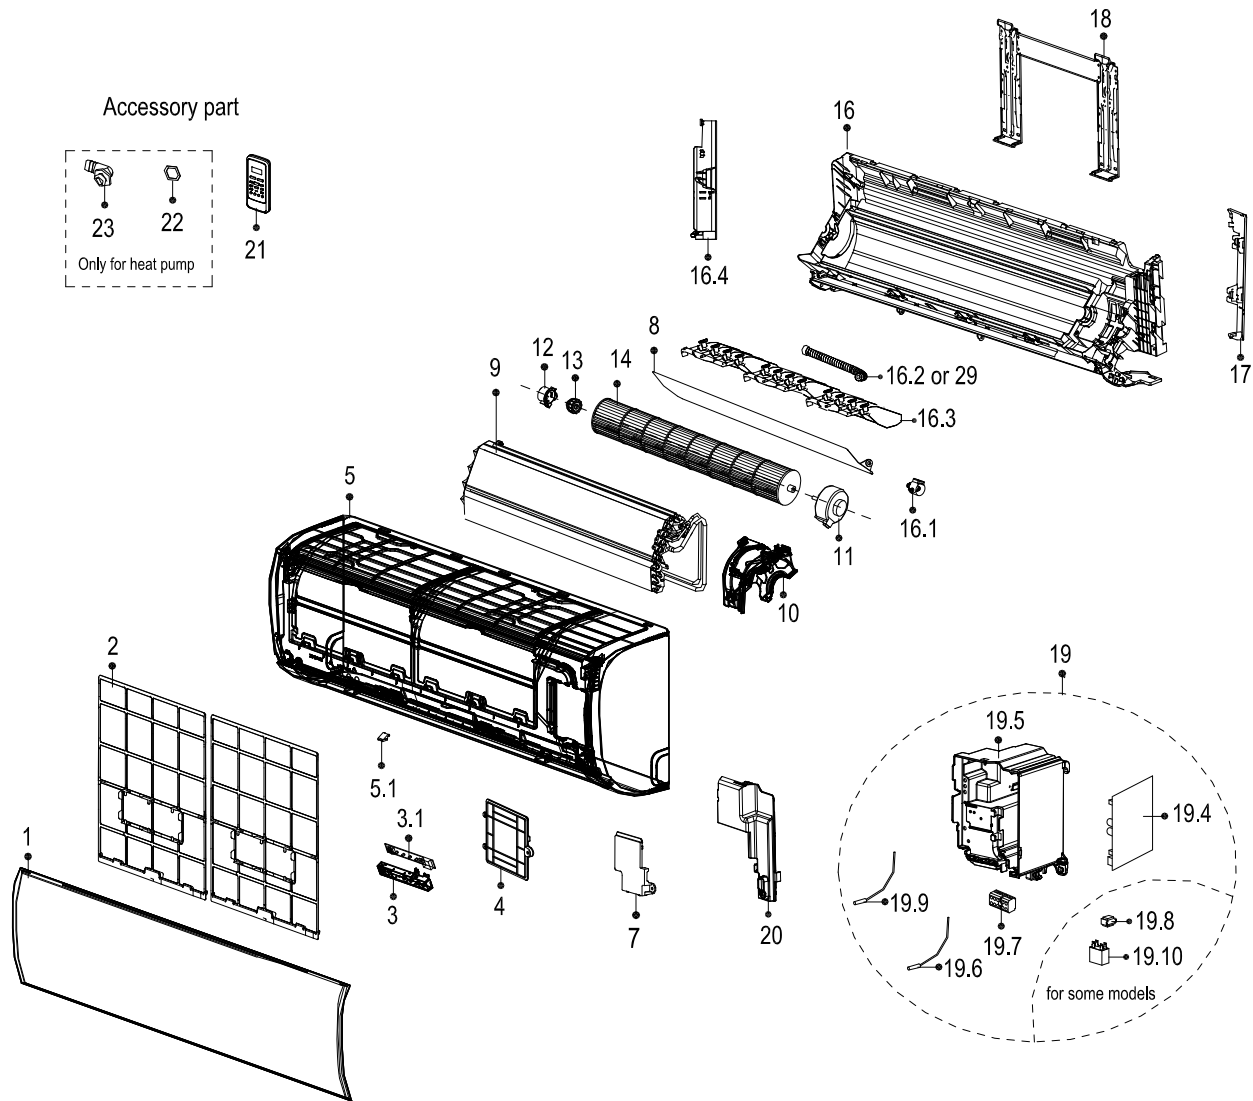

Accessory part

Optional part

for some models

Exploded View

Product code :
Customer model :

22022011012359
KWX-24HRDI

EX_ID	Spare Parts Code	Part Name(EN)	Qty.	Min Shipments	Part Status	Remarks	Long Term Material(Y or N)	High Rate of Replacement(Y or N)	Option Parts
1	12122000A69086	Panel assembly	1		In use				
2	12122000015222	Air filter	2		In use				
3	17222000A46336	Display box subassembly	1		In use				
3.1	17122000041914	Display board subassembly	1		In use				
4	12122000013357	Cover of electrical equipment	1		In use				
5	12122000013353	Panel frame assembly	1		In use				
5.1	12122000013355	Screw Cap	2		In use				
7	12122000013350	Cover of electrical equipment subassembly	1		In use				
8	12122000013348	Horizontal louver	1		In use				
9	15822000008192	Evaporator assembly	1		In use				
10	12122000013349	Fan motor cover	1		In use				
11	11002015008646	Brushless DC Motor	1		In use				
12	12122000000350	Bearing holder	1	0	In use		N	N	
13	12622000000006	Bearing base	1	0	In use		N	N	
14	12100102000002	Cross flow fan	1	0	In use		N	Y	
16	12122000020045	Chassis assembly	1		In use				
16.1	11002010000049	Stepper motor	1		In use				
16.3	12122000013343	Horizontal louver	3		In use				
16.4	12122000013342	Front cover of chassis	1		In use				
17	12122000013346	pipe clamp board	1		In use				
18	12222000005965	Installation plate	1		In use				
19	17222000026148	Electronic control box subassembly (Mid-and low-end)	1		In use				
19.4	17122000040110	Main control board subassembly	1		In use				
19.5	12122000020046	Electronic control box subassembly	1		In use				
19.6	11201007003447	Pipe Temperature Sensor	1		In use				
19.7	17400401000006	Terminal	1		In use				