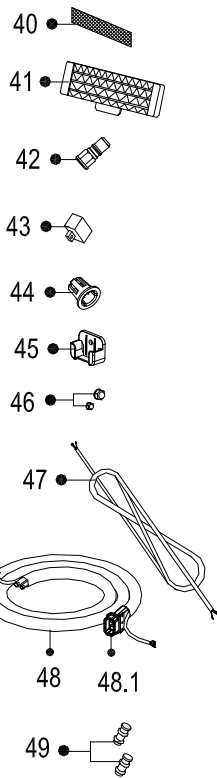

### Accessory part

## Exploded View

Product code :  
Customer model :

22022011012298  
KWX-09HRDI

EX_ID	Spare Parts Code	Part Name(EN)	Qty.	Min Shipments	Part Status	Remarks	Long Term Material(Y or N)	High Rate of Replacement(Y or N)	Option Parts
1	12122000A69085	Panel assembly	1		In use				
2	12122000015224	Air filter	2		In use				
3	17222000A46336	Display box subassembly	1		In use				
3.1	17122000041914	Display board subassembly	1		In use				
4	12122000013131	Cover of electrical equipment	1		In use				
5	12122000013170	Panel frame assembly	1		In use				
5.1	12122000013139	Screw Cap	2		In use				
6	12122000013140	Front cover of chassis(right)	1		In use				
7	12122000013141	Cover of electrical equipment subassembly	1		In use				
8	12122000013168	Horizontal louver assembly	1		In use				
9	15822000008180	Evaporator assembly	1		In use				
10	12122000013129	Fan motor cover	1		In use				
11	11002012031474	Single phase asynchronous motor	1		In use				
12	12122000000350	Bearing holder	1	0	In use		N	N	
13	12622000000006	Bearing base	1	0	In use		N	N	
14	12100102000044	Cross flow fan	1		In use				
16	12122000013163	Chassis assembly	1		In use				
16.1	11002010000143	Stepper motor	1		In use				
16.3	12122000013167	Horizontal louver	1		In use				
16.4	12122000013123	Front cover of chassis(left )	1		In use				
17	12122000013136	pipe clamp board	1		In use				
18	12222000005844	Installation plate	1		In use				
19	17222000025993	Electronic control box subassembly (Mid-and low-end)	1		In use				
19.4	17122000039998	Main control board subassembly	1		In use				
19.5	12122000013001	Electronic control box subassembly	1		In use				
19.6	11201007003447	Pipe Temperature Sensor	1		In use				