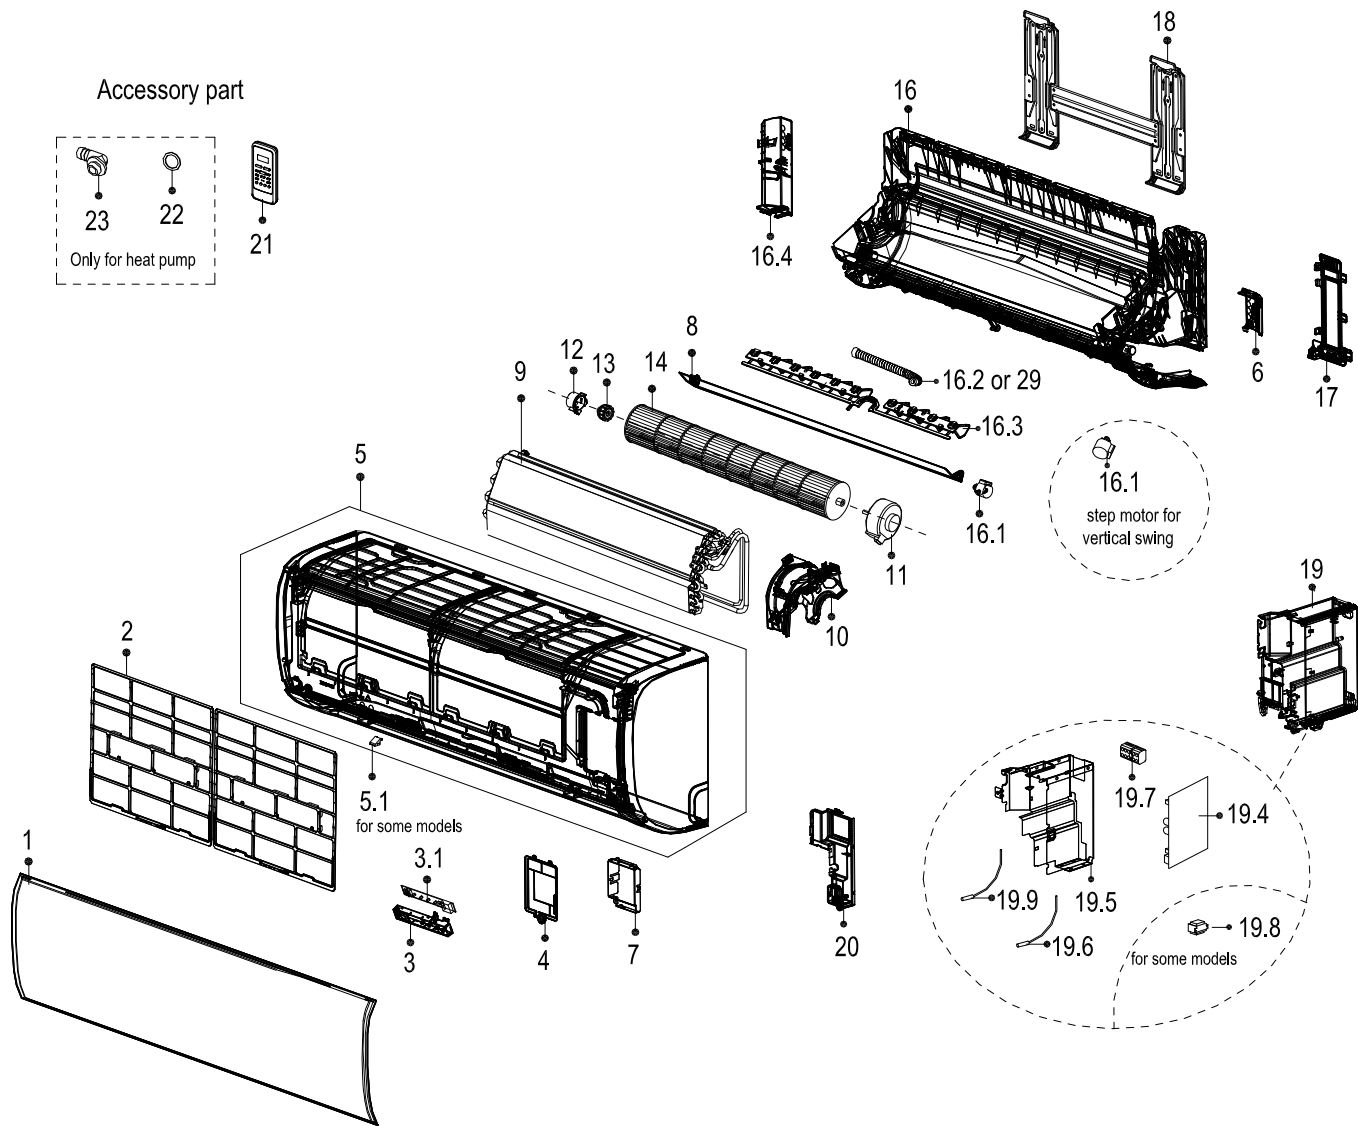

### Accessory part

### Optional part

## Exploded View

Product code :  
Customer model :

22022011012298  
KWX-09HRDI

EX_ID	Spare Parts Code	Part Name(EN)	Qty.	Min Shipments	Part Status	Remarks	Long Term Material(Y or N)	High Rate of Replacement(Y or N)	Option Parts
1	12122000A69085	Panel assembly	1		In use				
2	12122000015224	Air filter	2		In use				
3	17222000A46336	Display box subassembly	1		In use				
3.1	17122000041914	Display board subassembly	1		In use				
4	12122000013131	Cover of electrical equipment	1		In use				
5	12122000013170	Panel frame assembly	1		In use				
5.1	12122000013139	Screw Cap	2		In use				
6	12122000013140	Front cover of chassis(right)	1		In use				
7	12122000013141	Cover of electrical equipment subassembly	1		In use				
8	12122000013168	Horizontal louver assembly	1		In use				
9	15822000008180	Evaporator assembly	1		In use				
10	12122000013129	Fan motor cover	1		In use				
11	11002012031474	Single phase asynchronous motor	1		In use				
12	12122000000350	Bearing holder	1	0	In use		N	N	
13	12622000000006	Bearing base	1	0	In use		N	N	
14	12100102000044	Cross flow fan	1		In use				
16	12122000013163	Chassis assembly	1		In use				
16.1	11002010000143	Stepper motor	1		In use				
16.3	12122000013167	Horizontal louver	1		In use				
16.4	12122000013123	Front cover of chassis(left )	1		In use				
17	12122000013136	pipe clamp board	1		In use				
18	12222000005844	Installation plate	1		In use				
19	17222000025993	Electronic control box subassembly (Mid-and low-end)	1		In use				
19.4	17122000039998	Main control board subassembly	1		In use				
19.5	12122000013001	Electronic control box subassembly	1		In use				
19.6	11201007003447	Pipe Temperature Sensor	1		In use				