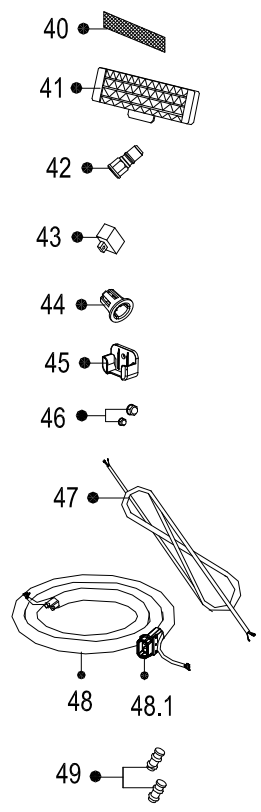

### Accessory part

### Optional part

for some models

## Exploded View

Product code :  
Customer model :

22022011012359  
KWX-24HRBI

EX_ID	Spare Parts Code	Part Name(EN)	Qty.	Min Shipments	Remark2	Part Status	Remarks	Long Term Material(Y or N)	High Rate of Replacement(Y or N)
1	12122000A69086	Panel assembly	1			In use			
2	12122000015222	Air filter	2			In use			
3	17222000A46336	Display box subassembly	1			In use			Y
3.1	17122000041914	Display board subassembly	1			In use			Y
4	12122000013357	Cover of electrical equipment	1			In use			
5	12122000013353	Panel frame assembly	1			In use			N
5.1	12122000013355	Screw Cap	2			In use			
7	12122000013350	Cover of electrical equipment subassembly	1			In use			
8	12122000013348	Horizontal louver	1			In use			N
9	15822000008192	Evaporator assembly	1			In use			
10	12122000013349	Fan motor cover	1			In use			
11	11002015008646	Brushless DC Motor	1			In use			Y
12	12122000000350	Bearing sleeve	1	0		In use		N	N
13	12622000000006	Beating base	1	0		In use		N	N
14	12100102000002	Cross flow fan	1	0		In use		N	Y
16	12122000020045	Chassis assembly	1			In use			
16.1	11002010000049	stepper motor	1			In use			Y
16.3	12122000013343	Horizontal louver	3			In use			
16.4	12122000013342	Front cover of chassis(left )	1			In use			
17	12122000013346	pipe clamp board	1			In use			
18	12222000005965	Installation plate	1			In use			
19	17222000026148	Electronic control box subassembly (Mid-and low-end)	1			In use			
19.4	17122000040110	Main control board subassembly	1			In use			Y