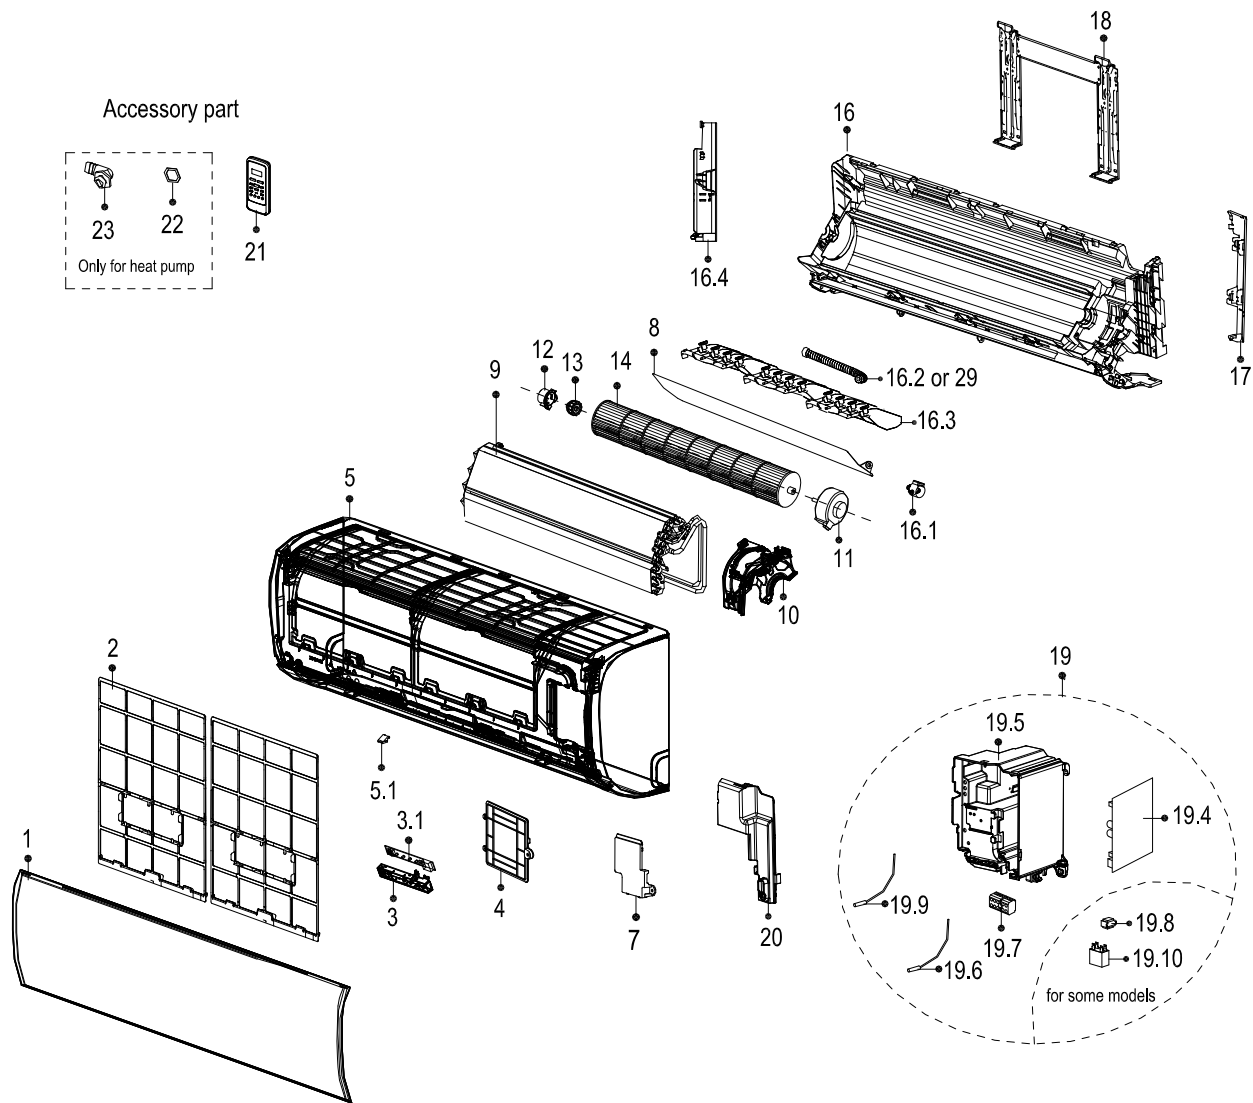

### Accessory part

### Optional part

for some models

## Exploded View

Product code :  
Customer model :

22022011012359  
KWX-24HRBI

EX_ID	Spare Parts Code	Part Name(EN)	Qty.	Min Shipments	Remark2	Part Status	Remarks	Long Term Material(Y or N)	High Rate of Replacement(Y or N)
1	12122000A69086	Panel assembly	1			In use			
2	12122000015222	Air filter	2			In use			
3	17222000A46336	Display box subassembly	1			In use			Y
3.1	17122000041914	Display board subassembly	1			In use			Y
4	12122000013357	Cover of electrical equipment	1			In use			
5	12122000013353	Panel frame assembly	1			In use			N
5.1	12122000013355	Screw Cap	2			In use			
7	12122000013350	Cover of electrical equipment subassembly	1			In use			
8	12122000013348	Horizontal louver	1			In use			N
9	15822000008192	Evaporator assembly	1			In use			
10	12122000013349	Fan motor cover	1			In use			
11	11002015008646	Brushless DC Motor	1			In use			Y
12	12122000000350	Bearing sleeve	1	0		In use		N	N
13	12622000000006	Beating base	1	0		In use		N	N
14	12100102000002	Cross flow fan	1	0		In use		N	Y
16	12122000020045	Chassis assembly	1			In use			
16.1	11002010000049	stepper motor	1			In use			Y
16.3	12122000013343	Horizontal louver	3			In use			
16.4	12122000013342	Front cover of chassis(left )	1			In use			
17	12122000013346	pipe clamp board	1			In use			
18	12222000005965	Installation plate	1			In use			
19	17222000026148	Electronic control box subassembly (Mid-and low-end)	1			In use			
19.4	17122000040110	Main control board subassembly	1			In use			Y