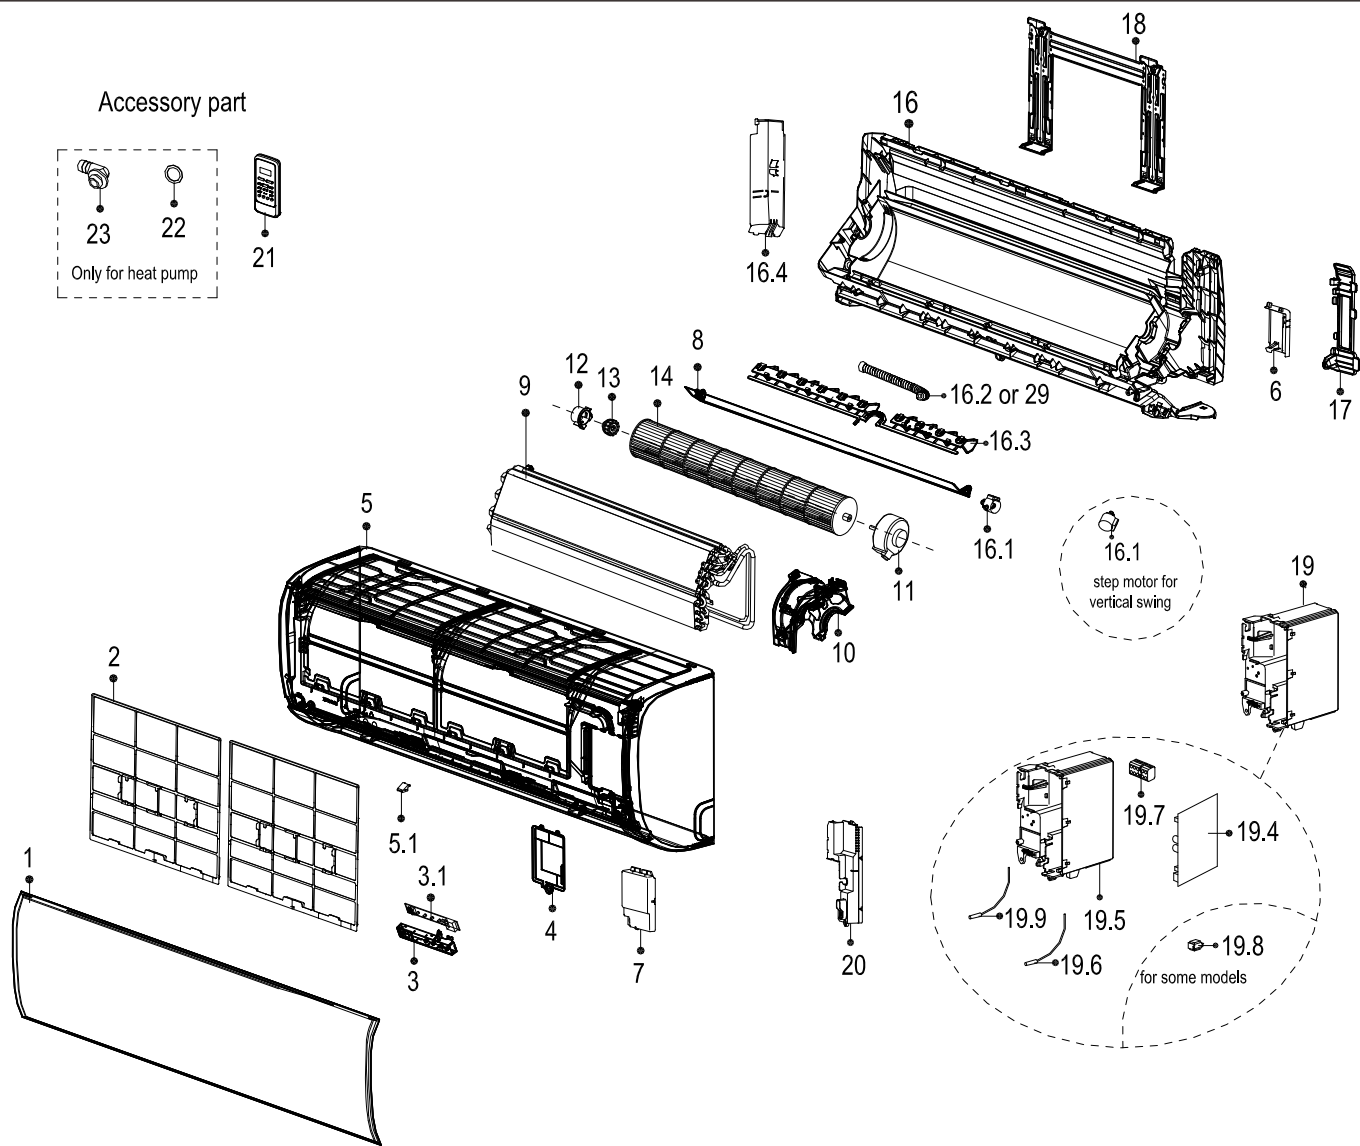

### Accessory part

### Optional part

## Exploded View

Product code :  
Customer model :

22022011012358  
KWX-18HRBI

EX_ID	Spare Parts Code	Part Name(EN)	Qty.	Min Shipments	Remark2	Part Status	Remarks	Long Term Material(Y or N)	High Rate of Replacement(Y or N)
1	12122000A69084	Panel assembly	1			In use			
2	12100204001559	Air filter	2			In use			
3	17222000A46336	Display box subassembly	1			In use			Y
3.1	17122000041914	Display board subassembly	1			In use			Y
4	12122000013131	Cover of electrical equipment	1			In use			
5	12122000013179	Panel frame assembly	1			In use			N
5.1	12122000013139	Screw Cap	2			In use			
6	12122000013175	Front cover of chassis(right)	1			In use			
7	12122000013141	Cover of electrical equipment subassembly	1			In use			
8	12122000013187	Horizontal louver	1			In use			N
9	15822000008160	Evaporator assembly	1			In use			
10	12122000013176	Fan motor cover	1			In use			
11	11002015000139	Brushless DC Motor	1			In use			Y
12	12122000000350	Bearing sleeve	1	0		In use		N	N
13	12622000000006	Beating base	1	0		In use		N	N
14	12100102000131	Cross flow fan	1			In use			
16	12122000013181	Chassis assembly	1			In use			
16.1	11002010000143	Stepper motor	1			In use			Y
16.3	12122000013183	Horizontal louver	1			In use			
16.4	12122000013186	Front cover of chassis(left )	1			In use			
17	12122000013178	pipe clamp board	1			In use			
18	12222000005866	Installation plate	1			In use			
19	17222000026150	Electronic control box subassembly (Mid-and low-end)	1			In use			
19.4	17122000040114	Main control board subassembly	1			In use			Y