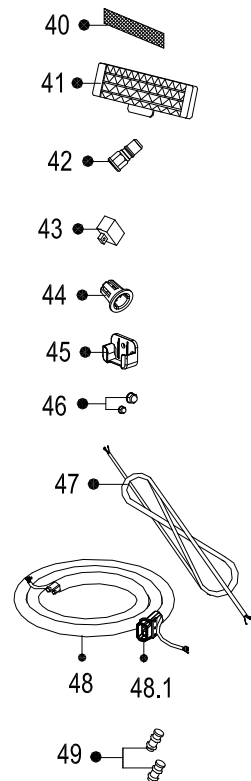

### Accessory part

## Exploded View

Product code :  
Customer model :

22022011012358  
KWX-18HRBI

EX_ID	Spare Parts Code	Part Name(EN)	Qty.	Min Shipments	Remark2	Part Status	Remarks	Long Term Material(Y or N)	High Rate of Replacement(Y or N)
1	12122000A69084	Panel assembly	1			In use			
2	12100204001559	Air filter	2			In use			
3	17222000A46336	Display box subassembly	1			In use			Y
3.1	17122000041914	Display board subassembly	1			In use			Y
4	12122000013131	Cover of electrical equipment	1			In use			
5	12122000013179	Panel frame assembly	1			In use			N
5.1	12122000013139	Screw Cap	2			In use			
6	12122000013175	Front cover of chassis(right)	1			In use			
7	12122000013141	Cover of electrical equipment subassembly	1			In use			
8	12122000013187	Horizontal louver	1			In use			N
9	15822000008160	Evaporator assembly	1			In use			
10	12122000013176	Fan motor cover	1			In use			
11	11002015000139	Brushless DC Motor	1			In use			Y
12	12122000000350	Bearing sleeve	1	0		In use		N	N
13	12622000000006	Beating base	1	0		In use		N	N
14	12100102000131	Cross flow fan	1			In use			
16	12122000013181	Chassis assembly	1			In use			
16.1	11002010000143	Stepper motor	1			In use			Y
16.3	12122000013183	Horizontal louver	1			In use			
16.4	12122000013186	Front cover of chassis(left )	1			In use			
17	12122000013178	pipe clamp board	1			In use			
18	12222000005866	Installation plate	1			In use			
19	17222000026150	Electronic control box subassembly (Mid-and low-end)	1			In use			
19.4	17122000040114	Main control board subassembly	1			In use			Y