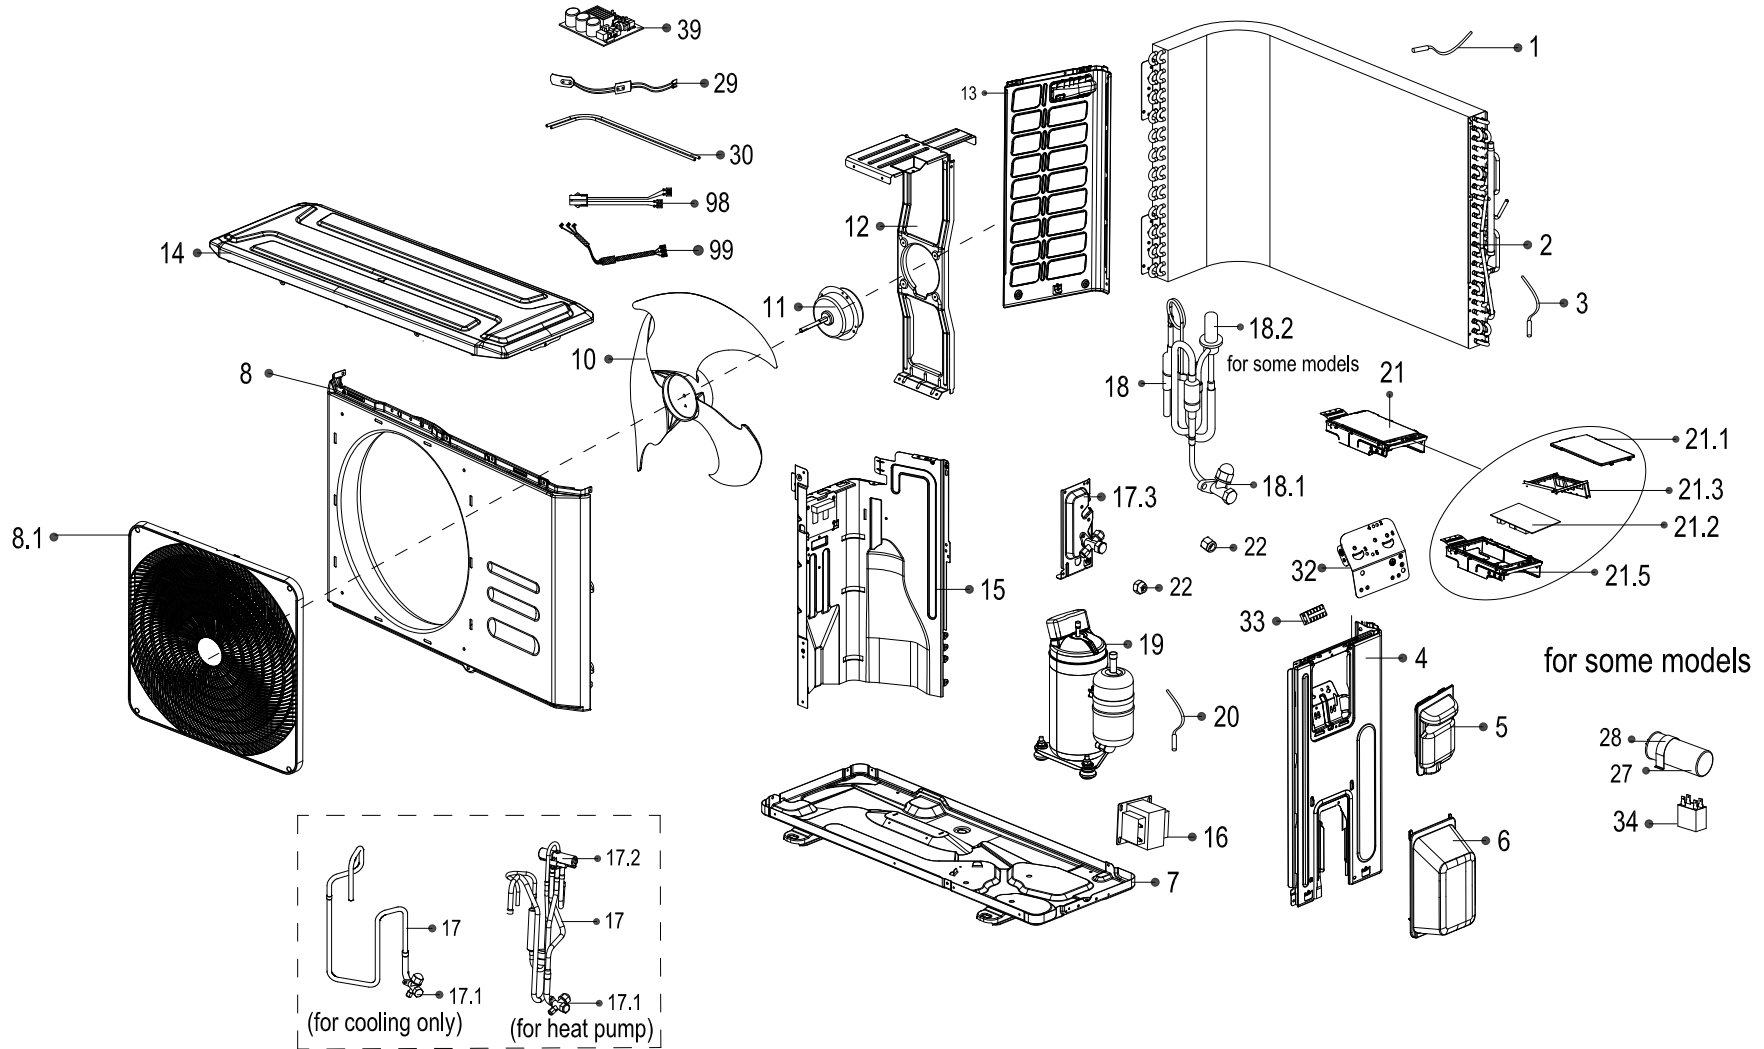

Optional function parts

Exploded View

Product code :
Customer model :

22022016005283
KRX-18AEXO

EX_ID	Spare Parts Code	Part Name(EN)	Qty.	Min Shipments	Part Status	Remarks	Long Term Material(Y or N)	High Rate of Replacement(Y or N)
1	11201007002020	Room temperature sensor	1	10	In use		N	N
2	15822000008263	Condenser assembly	1		In use			
3	11201007000069	Pipe temperature sensor	1	0	In use		N	Y
4	12222000004186	Right side plate	1		In use			
5	12100701000015	Big handle assembly	1		In use			
6	12122000007150	Water collector	1		In use			
7	12222000000711	Chassis assembly	1		In use			
8	12222000A02014	Front panel assembly	1		In use			
9	12122000020241	Air outlet grille	1		In use			
10	12100105000051	Axial flow fan	1	0	In use		N	Y
11	11002015008264	Brushless DC Motor	1		In use			Y
12	12222200002154	Supporter subassembly of fan motor	1		In use			
13	12222000008484	Left side plate assembly of cabinet	1		In use			
14	12222000002451	Top cover assembly	1		In use			
15	12222200001146	Partition board assembly	1		In use			
16	17400306000053	Reactor	1		In use			
17	15422000004716	Gas Valve Assembly	1		In use			
17.1	15500204000058	Gas valve	1		In use			
17.2	15500216000026	4-way Valve	1	0	In use		N	Y
17.3	12222000002571	Valve plate	1		In use			
17.4	15500508000046	Muffler subassembly	1		In use			
18	15422000006352	Liquid valve assembly	1		In use			
18.1	15500208000028	Liquid valve	1		In use			
19	11103020000259	DC Inverter Rotary Compressor	1		In use			
20	11201007000005	Discharge temperature sensor	1	0	In use		N	Y