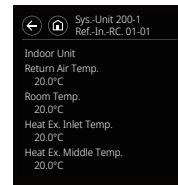

## Refrigerant Cycle Monitor

The controller will display specific sensor values of outdoor and indoor units for maintenance and service support.

Display screen example

Wired remote controller