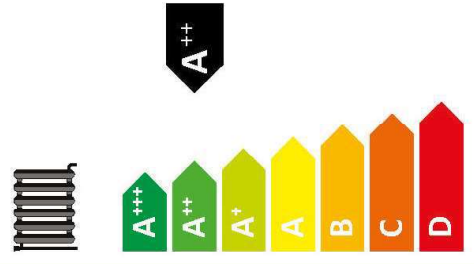

SQKN-YEE 1 TC + MiSAN-Y
EE 1 S 8.1 (250L)

Clivet S.p.A.

Icons for energy efficiency (A++), water saving (XL), and other features.

Icons for energy saving (light bulb), water saving (water tap), energy saving (hand on button), and energy saving (boiler).

SQKN-YEE 1 TC + MiSAN
-YEE 1 S 8.1 (250L)

Clivet S.p.A.

Icons for energy saving (41 dB) and energy saving (66 dB).

Icons for energy saving (13 kW) and energy saving (17 kW).

2019

811/2013

811/2013

2015