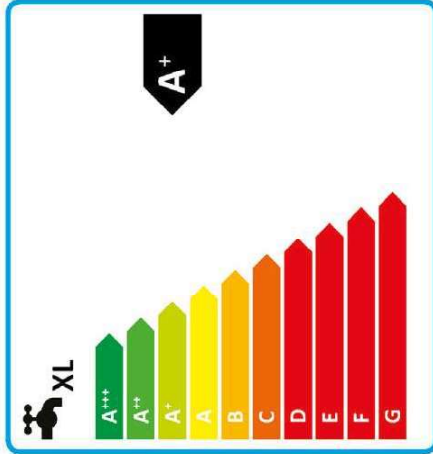

SQKN-YEE 1 TC + MiSAN-Y
EE 1 S 8.1 (250L)

Clivet S.p.A.

Icons for energy efficiency (A++), water saving (XL), and other features.

Icons for energy saving (light bulb), water saving (water tap), energy saving (hand on button), and energy saving (boiler).

SQKN-YEE 1 TC + MiSAN
-YEE 1 S 8.1 (250L)

Clivet S.p.A.

Icons for energy saving (41 dB) and energy saving (66 dB).

Icons for energy saving (13 kW) and energy saving (17 kW).

2019

811/2013

811/2013

2015