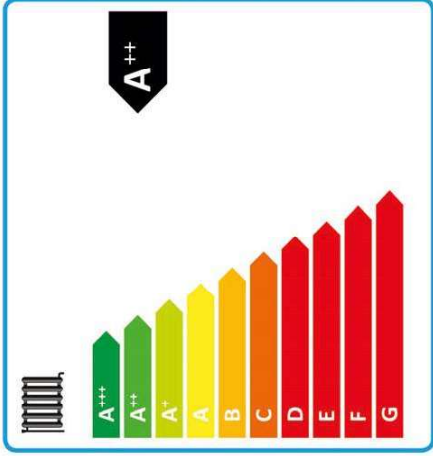

SQKN-YEE 1 TC + MiSAN-Y
EE 1 S 8.1 (250L)

Clivet S.p.A.

Icons for energy efficiency (A++), water saving (XL), and other features.

Icons for energy saving (light bulb), water saving (water tap), energy saving (hand on button), and energy saving (boiler).

SQKN-YEE 1 TC + MiSAN
-YEE 1 S 8.1 (250L)

Clivet S.p.A.

Icons for energy saving (41 dB) and energy saving (66 dB).

Icons for energy saving (13 kW) and energy saving (17 kW).

2019

811/2013

811/2013

2015

ENERGY

енергия · ενεργεια

Y IJA
IE IA

SQKN-YEE 1 TC + MiSAN-Y
EE 1 S 8.1 (250L)

Clivet S.p.A.

| | | |
|---|---|---|
|  |  |  |
|  |  |  |

| | | | | |
|---|---|--|--|---|
|  |  |  |  |  |
|  |  |  |  |  |

2015