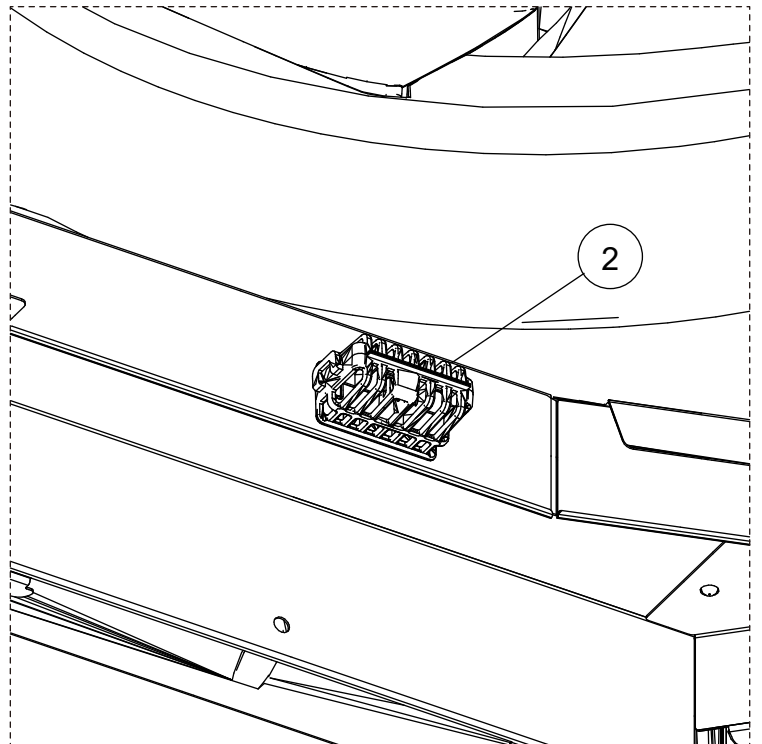

# PARTS

INDOOR UNIT  
AUXG36KRLB  
AUXG45KRLB  
AUXG54KRLB

INDOOR UNIT  
 AUXG36KRLB  
 AUXG45KRLB  
 AUXG54KRLB

Ref.	Description	Part number
1	Cable Guide	9381376001
2	Room Thermistor Holder	9381348008
3	Room Thermistor	9900822002
4	Pipe Thermistor	9900942014
5	Main PCB (AUXG36KRLB)	9710995897
5	Main PCB (AUXG45KRLB)	9710995903
5	Main PCB (AUXG54KRLB)	9710995910
6	Power PCB	9710022005
7	PCB (Non-polar 2-wire)	9710019005
8	Remote Terminal 5P	9900896003
9	Power Terminal 3P	9900720032
10	Main PCB Holder	9381350001
11	Power PCB Holder	9381349005