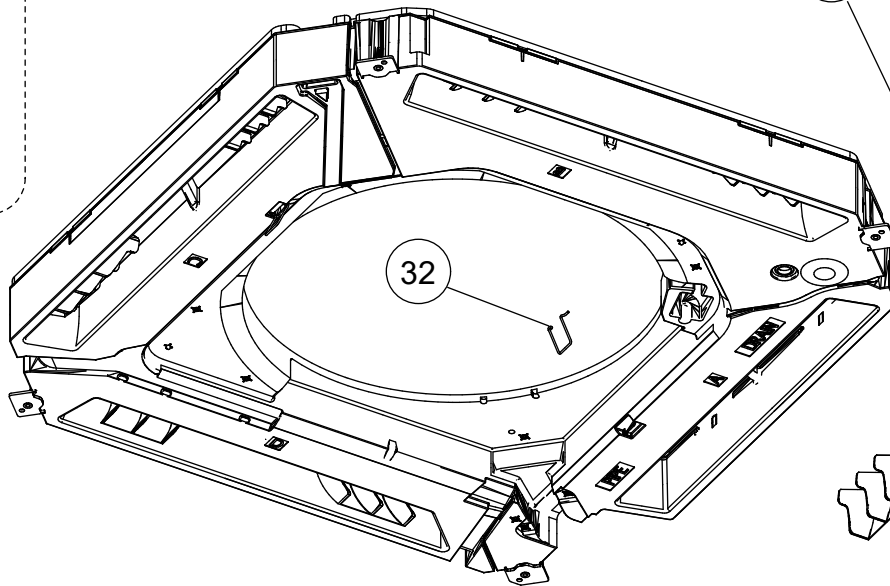

INDOOR UNIT  
 AUXG36KRLB  
 AUXG45KRLB  
 AUXG54KRLB

39

37

31

38

32

33

34

Ref.	Description	Part number
31	Drain Cap	9375502010
32	Panel Hook	9375671013
33	Vane L	9381745012
34	Vane R	9381744008
35	Drain Pump Sub Assy	9381793006
36	Drain Port Sub Assy	9381788002
37	Drain Hose	9379665001
38	Hose Band	9379757010
39	Float Switch Sub Assy	9381794003