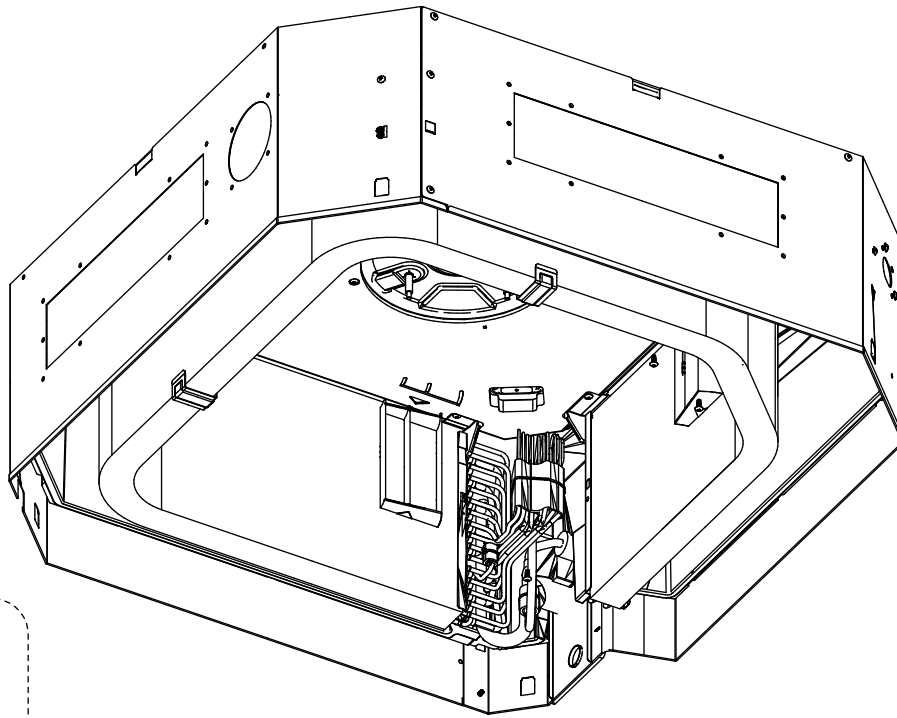

INDOOR UNIT
AUXG36KRLB
AUXG45KRLB
AUXG54KRLB