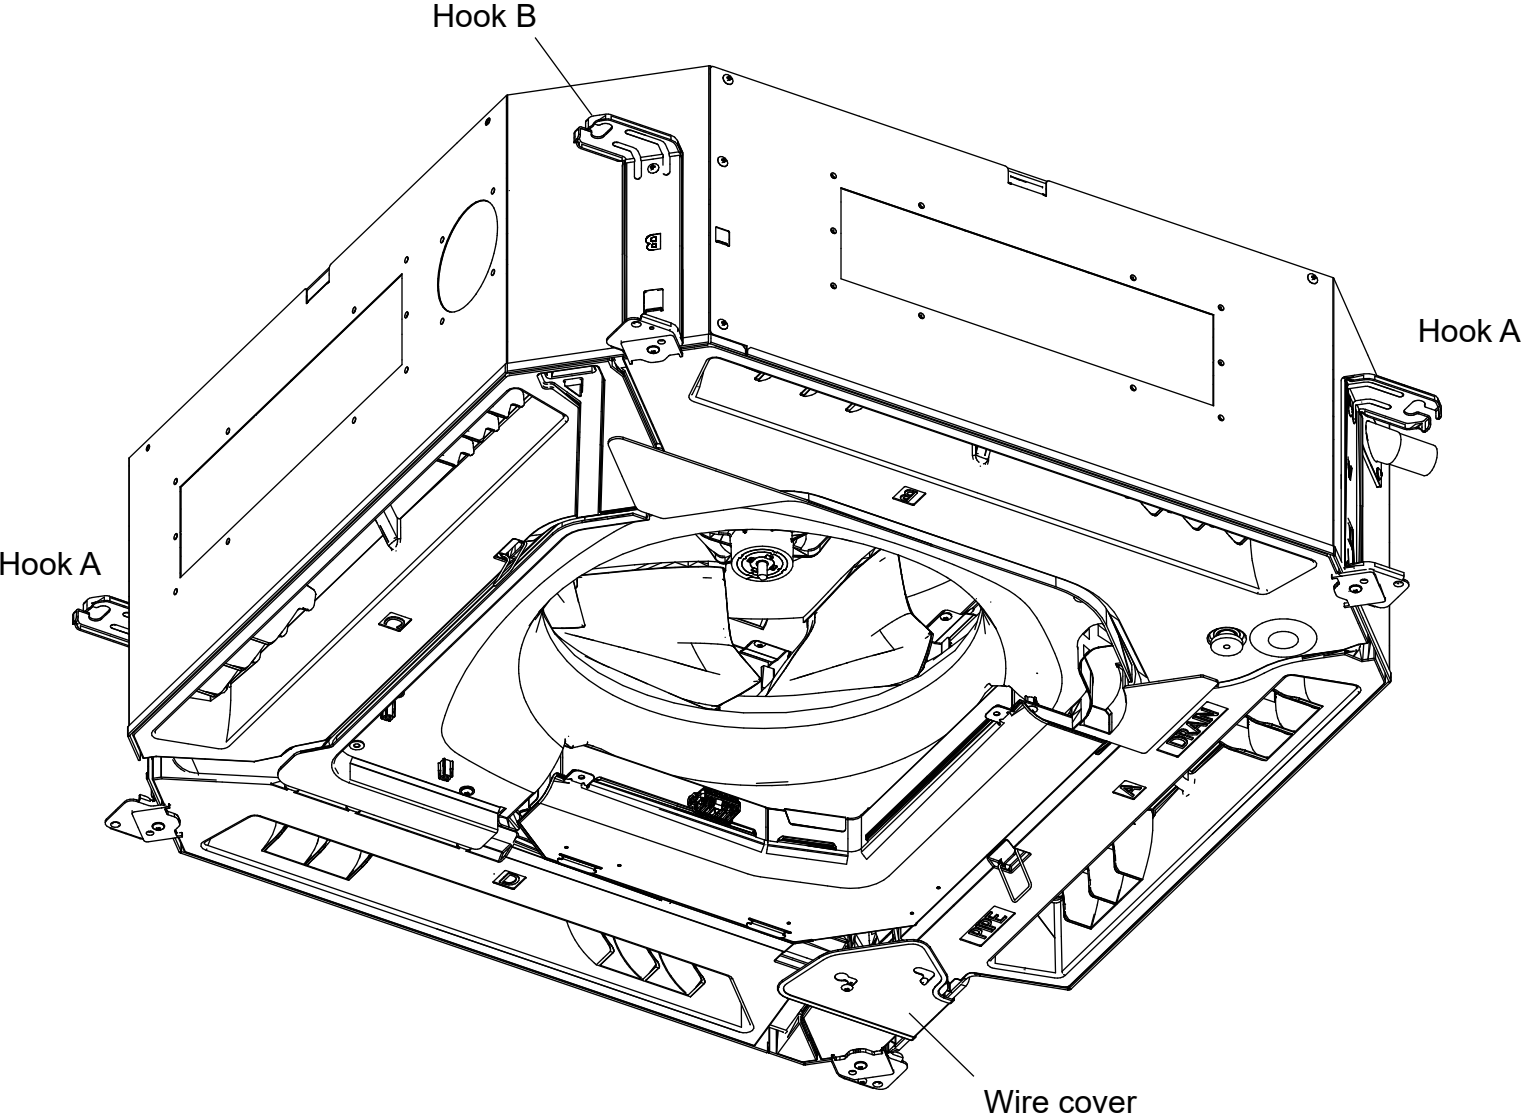

# PARTS

INDOOR UNIT  
AUXG36KRLB  
AUXG45KRLB  
AUXG54KRLB

INDOOR UNIT  
 AUXG36KRLB  
 AUXG45KRLB  
 AUXG54KRLB

Ref.	Description	Part number
1	Cable Guide	9381376001
2	Room Thermistor Holder	9381348008
3	Room Thermistor	9900822002
4	Pipe Thermistor	9900942014
5	Main PCB (AUXG36KRLB)	9710995897
5	Main PCB (AUXG45KRLB)	9710995903
5	Main PCB (AUXG54KRLB)	9710995910
6	Power PCB	9710022005
7	PCB (Non-polar 2-wire)	9710019005
8	Remote Terminal 5P	9900896003
9	Power Terminal 3P	9900720032
10	Main PCB Holder	9381350001
11	Power PCB Holder	9381349005

INDOOR UNIT  
 AUXG36KRLB  
 AUXG45KRLB  
 AUXG54KRLB

Ref.	Description	Part number
21	Bellmouth	9381345007
22	Turbo Fan Assy	9381303007
23	Turbo Fan Washer	9378394018
24	Nut	9356998009
25	Brushless Motor	9603443009
26	Special Nut	9378388017
27	Motor Wire Holder	9381351008
28	Drain pan sub assy	9381789009

Ref.	Description	Part number
31	Drain Cap	9375502010
32	Panel Hook	9375671013
33	Vane L	9381745012
34	Vane R	9381744008
35	Drain Pump Sub Assy	9381793006
36	Drain Port Sub Assy	9381788002
37	Drain Hose	9379665001
38	Hose Band	9379757010
39	Float Switch Sub Assy	9381794003