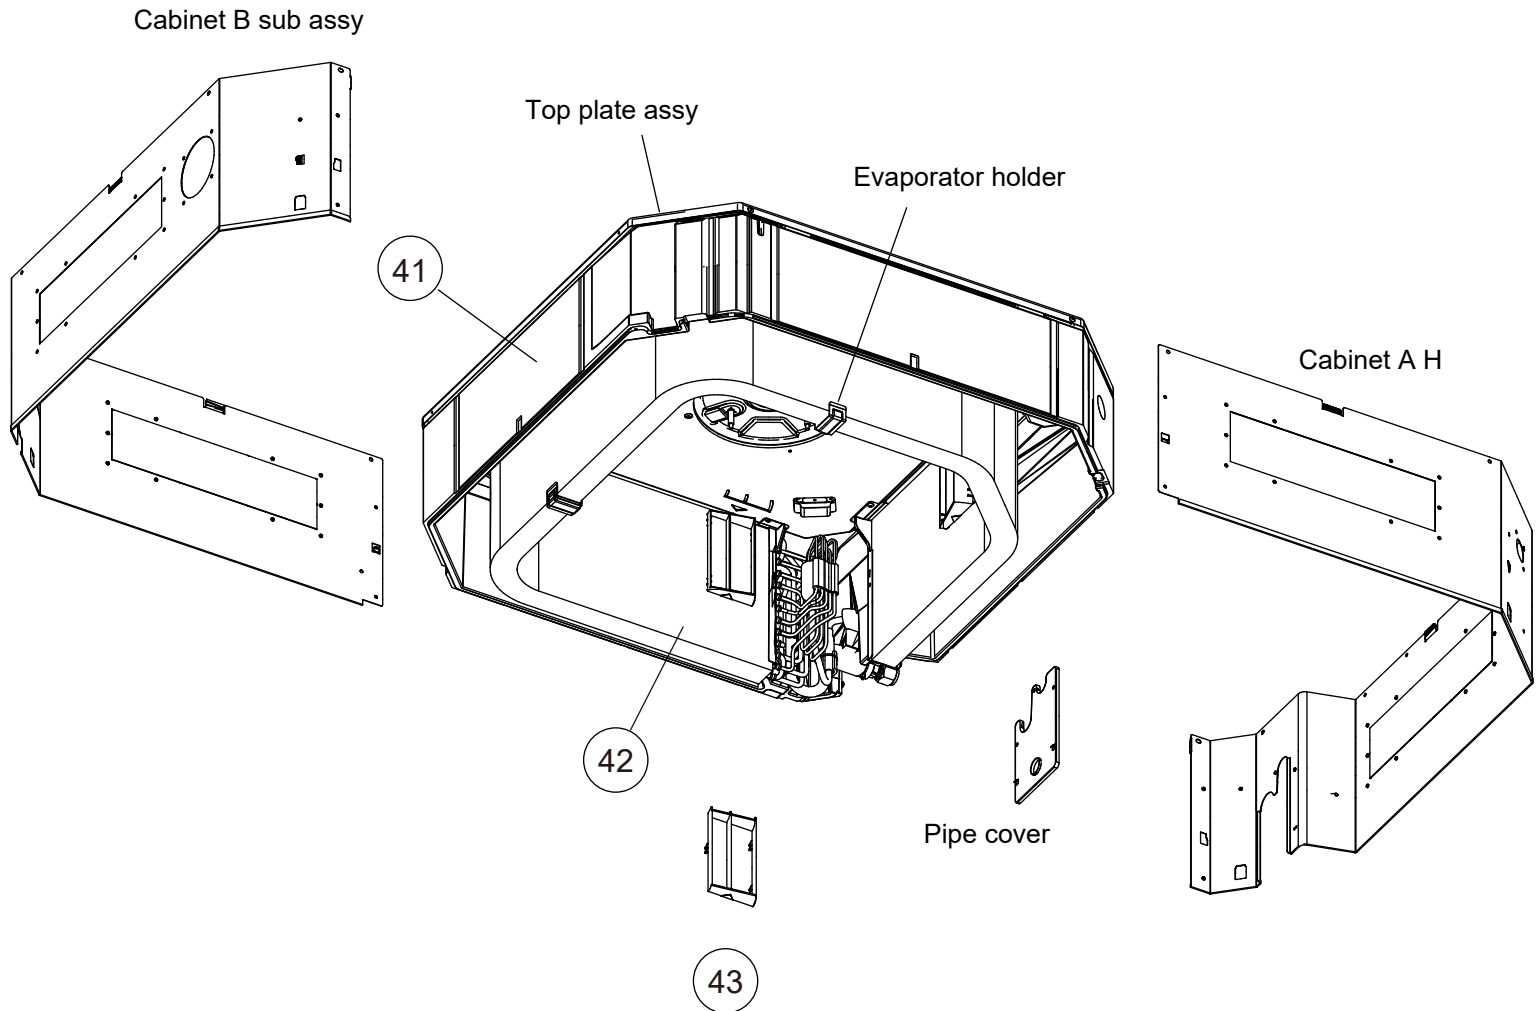

INDOOR UNIT
AUXG36KRLB
AUXG45KRLB
AUXG54KRLB

Ref.	Description	Part number
41	Insulation Box Sub Assy	9381787005
42	Evaporator Total Assy	9378580688
43	Wind Guide Board	9382125004