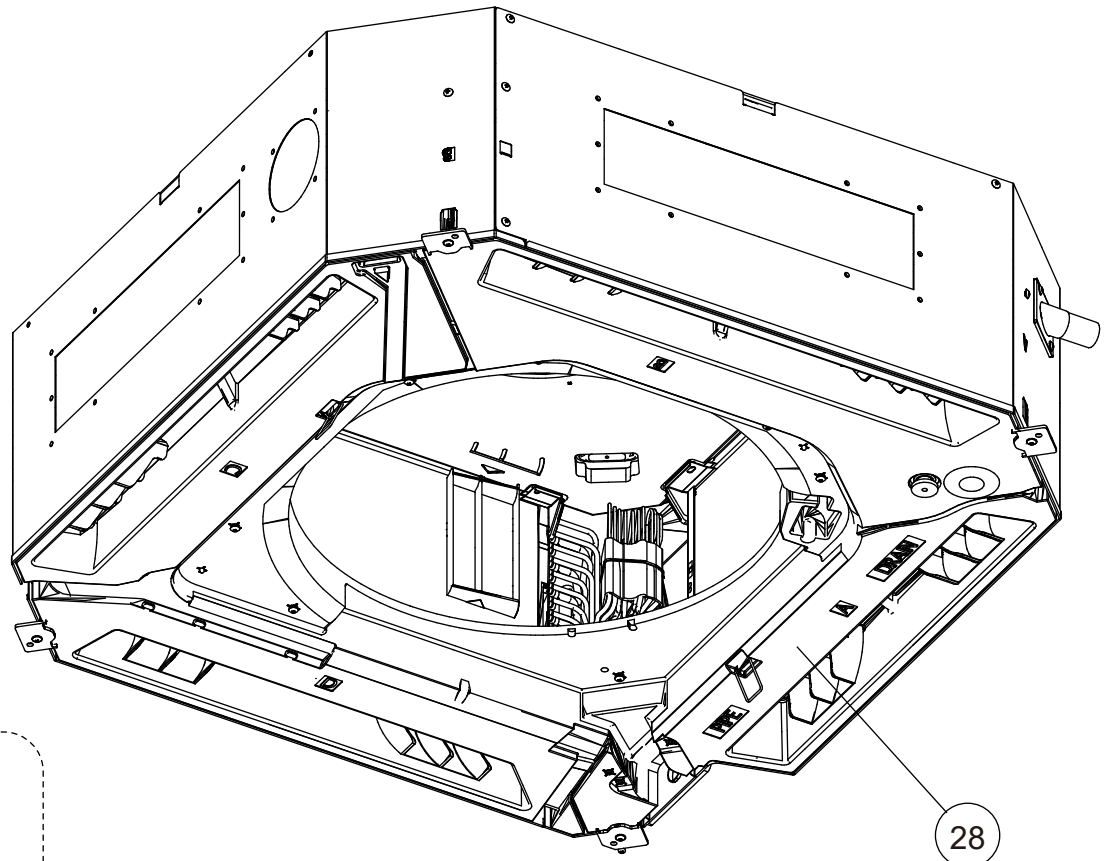

# PARTS

INDOOR UNIT  
AUXG36KRLB  
AUXG45KRLB  
AUXG54KRLB

INDOOR UNIT  
 AUXG36KRLB  
 AUXG45KRLB  
 AUXG54KRLB

Ref.	Description	Part number
1	Cable Guide	9381376001
2	Room Thermistor Holder	9381348008
3	Room Thermistor	9900822002
4	Pipe Thermistor	9900942014
5	Main PCB (AUXG36KRLB)	9710995897
5	Main PCB (AUXG45KRLB)	9710995903
5	Main PCB (AUXG54KRLB)	9710995910
6	Power PCB	9710022005
7	PCB (Non-polar 2-wire)	9710019005
8	Remote Terminal 5P	9900896003
9	Power Terminal 3P	9900720032
10	Main PCB Holder	9381350001
11	Power PCB Holder	9381349005

INDOOR UNIT  
 AUXG36KRLB  
 AUXG45KRLB  
 AUXG54KRLB

Ref.	Description	Part number
21	Bellmouth	9381345007
22	Turbo Fan Assy	9381303007
23	Turbo Fan Washer	9378394018
24	Nut	9356998009
25	Brushless Motor	9603443009
26	Special Nut	9378388017
27	Motor Wire Holder	9381351008
28	Drain pan sub assy	9381789009