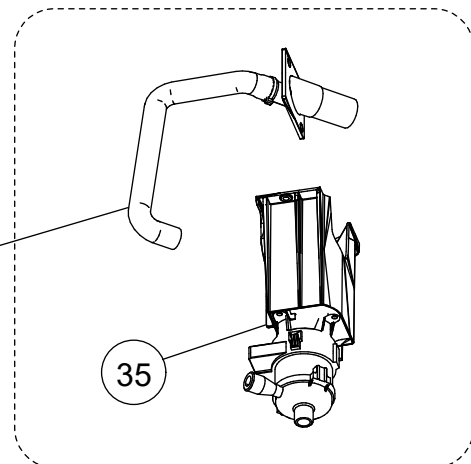

32

33

34

Ref.	Description	Part number
31	Drain Cap	9375502010
32	Panel Hook	9375671013
33	Vane L	9381745012
34	Vane R	9381744008
35	Drain Pump Sub Assy	9381793006
36	Drain Port Sub Assy	9381788002
37	Drain Hose	9379665001
38	Hose Band	9379757010
39	Float Switch Sub Assy	9381794003

36

35