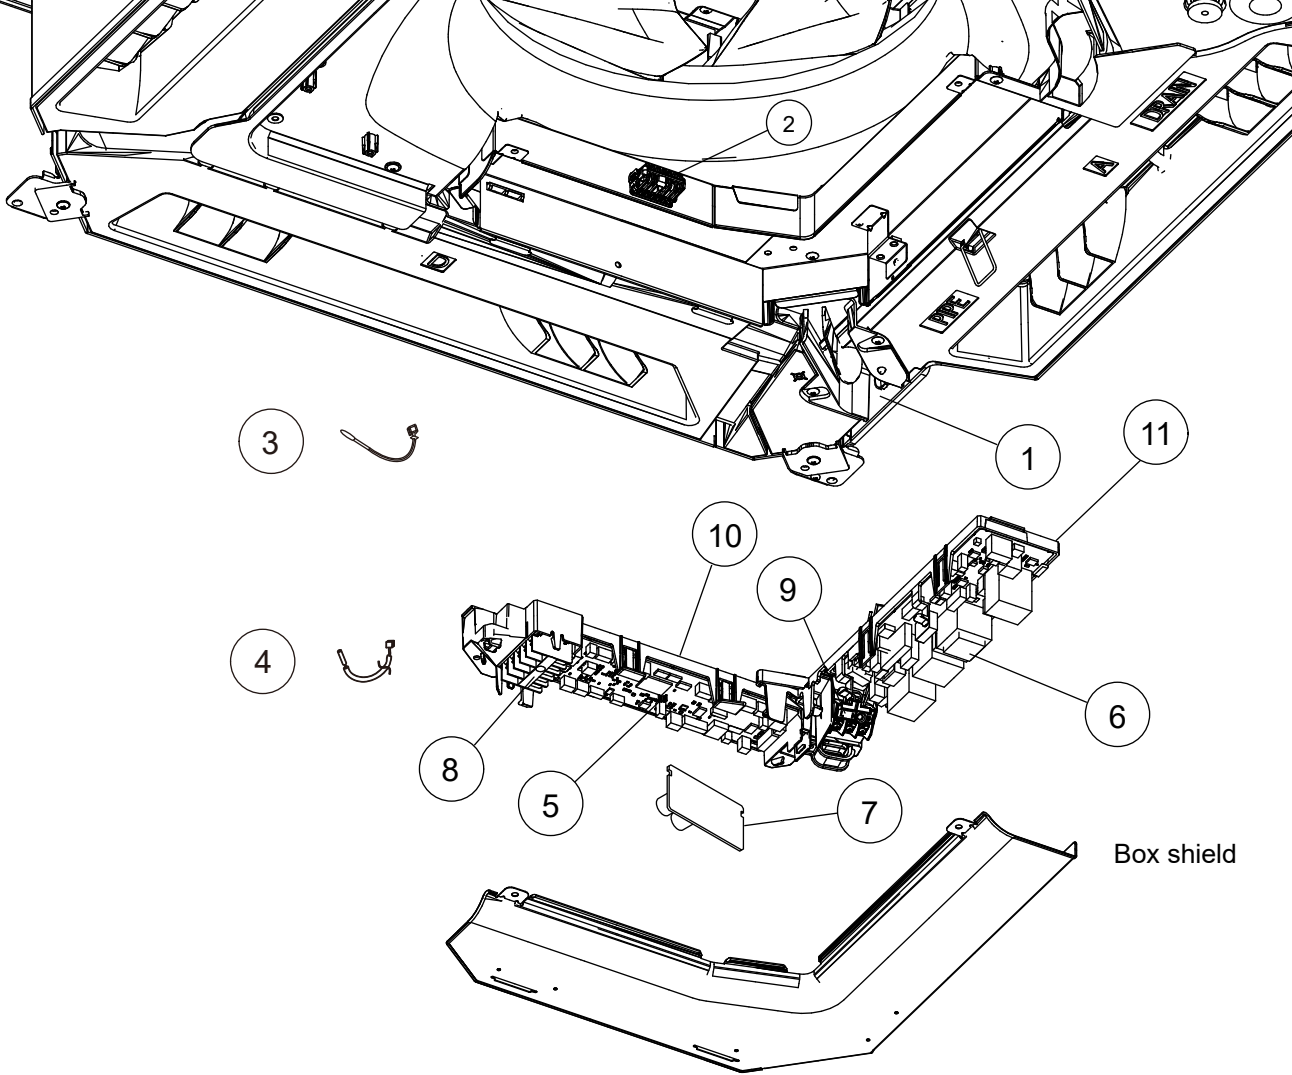

# PARTS

INDOOR UNIT  
AUXG36KRLB  
AUXG45KRLB  
AUXG54KRLB

INDOOR UNIT  
 AUXG36KRLB  
 AUXG45KRLB  
 AUXG54KRLB

Ref.	Description	Part number
1	Cable Guide	9381376001
2	Room Thermistor Holder	9381348008
3	Room Thermistor	9900822002
4	Pipe Thermistor	9900942014
5	Main PCB (AUXG36KRLB)	9710995897
5	Main PCB (AUXG45KRLB)	9710995903
5	Main PCB (AUXG54KRLB)	9710995910
6	Power PCB	9710022005
7	PCB (Non-polar 2-wire)	9710019005
8	Remote Terminal 5P	9900896003
9	Power Terminal 3P	9900720032
10	Main PCB Holder	9381350001
11	Power PCB Holder	9381349005

INDOOR UNIT  
 AUXG36KRLB  
 AUXG45KRLB  
 AUXG54KRLB

Ref.	Description	Part number
21	Bellmouth	9381345007
22	Turbo Fan Assy	9381303007
23	Turbo Fan Washer	9378394018
24	Nut	9356998009
25	Brushless Motor	9603443009
26	Special Nut	9378388017
27	Motor Wire Holder	9381351008
28	Drain pan sub assy	9381789009

Ref.	Description	Part number
31	Drain Cap	9375502010
32	Panel Hook	9375671013
33	Vane L	9381745012
34	Vane R	9381744008
35	Drain Pump Sub Assy	9381793006
36	Drain Port Sub Assy	9381788002
37	Drain Hose	9379665001
38	Hose Band	9379757010
39	Float Switch Sub Assy	9381794003