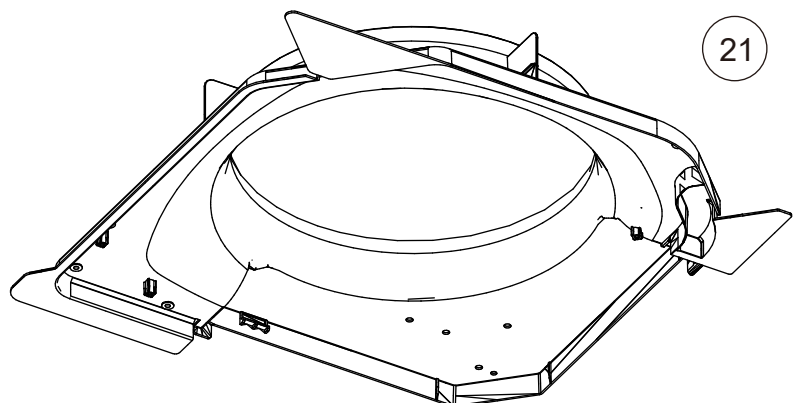

# PARTS

INDOOR UNIT  
AUXG36KRLB  
AUXG45KRLB  
AUXG54KRLB

INDOOR UNIT  
 AUXG36KRLB  
 AUXG45KRLB  
 AUXG54KRLB

Ref.	Description	Part number
1	Cable Guide	9381376001
2	Room Thermistor Holder	9381348008
3	Room Thermistor	9900822002
4	Pipe Thermistor	9900942014
5	Main PCB (AUXG36KRLB)	9710995897
5	Main PCB (AUXG45KRLB)	9710995903
5	Main PCB (AUXG54KRLB)	9710995910
6	Power PCB	9710022005
7	PCB (Non-polar 2-wire)	9710019005
8	Remote Terminal 5P	9900896003
9	Power Terminal 3P	9900720032
10	Main PCB Holder	9381350001
11	Power PCB Holder	9381349005

INDOOR UNIT  
 AUXG36KRLB  
 AUXG45KRLB  
 AUXG54KRLB

Ref.	Description	Part number
21	Bellmouth	9381345007
22	Turbo Fan Assy	9381303007
23	Turbo Fan Washer	9378394018
24	Nut	9356998009
25	Brushless Motor	9603443009
26	Special Nut	9378388017
27	Motor Wire Holder	9381351008
28	Drain pan sub assy	9381789009